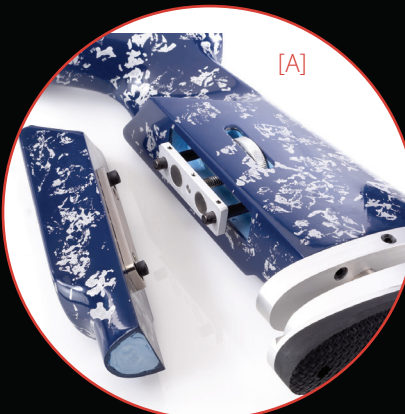

RANGEMASTER TARGET RIFLES

SPECIFICATION TARGET RIFLES

	RPA ELITE	RPA RANGER
Calibre	308 Winchester	308 Winchester
Barrel Length	30" 762mm	30" 762mm
Twist Rate	1 turn in 13" 1 turn in 330mm	1 turn in 13" 1 turn in 330mm
Overall Length	49" 1242mm	49" 1242mm
Weight	13.5 lb 6.1 Kg	11.25 lb 5.1 Kg
Scope mount bases	Option	Option
Sling attachment points	Forend rail	Forend rail

TARGET RIFLES

A high performance Target Rifle manufactured from RANGEMASTER's world beating products, designed for professionals and enthusiasts alike. The heart of RANGEMASTER Target Rifles is either an RANGEMASTER Quadlock® or Quadlite® action, renowned for accuracy, durability and safety. Available in a true left hand configuration (custom option).

✦ CRAFTED PRECISION

- Action and bolt coatings are extremely hard wearing, corrosion resistant and have a very low coefficient of friction; wear is therefore greatly reduced.
- Triggers are fully adjustable and easily maintained. RANGEMASTER Target Rifles feature a two stage trigger operation with a pull weight factory set at 1.5Kg. An extremely fast lock time (time from trigger pull to detonation) is 1.5 milliseconds. This further improves accuracy when shooting at long range.

✦ RANGEMASTER ELITE

This will probably be the most accurate Rifle you will ever own. Designed for the precision shooter. The heart of the RANGEMASTER Elite Target Rifle is the RANGEMASTER 4-lug Quadlock® action, bedded into a beautifully crafted composite stock, in your choice of colour. This stock comes fitted with an adjustable magnetic removable cheek piece [A], forend rail [B] and a 3 way adjustable butt plate [C] as standard.