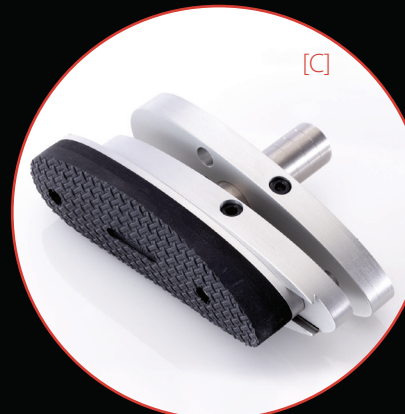

RANGEMASTER TARGET RIFLES

SPECIFICATION TARGET RIFLES

	RPA ELITE	RPA RANGER
Calibre	308 Winchester	308 Winchester
Barrel Length	30" 762mm	30" 762mm
Twist Rate	1 turn in 13" 1 turn in 330mm	1 turn in 13" 1 turn in 330mm
Overall Length	49" 1242mm	49" 1242mm
Weight	13.5 lb 6.1 Kg	11.25 lb 5.1 Kg
Scope mount bases	Option	Option
Sling attachment points	Forend rail	Forend rail

TARGET RIFLES

A high performance Target Rifle manufactured from RANGEMASTER's world beating products, designed for professionals and enthusiasts alike. The heart of RANGEMASTER Target Rifles is either an RANGEMASTER Quadlock® or Quadlite® action, renowned for accuracy, durability and safety. Available in a true left hand configuration (custom option).

✦ CRAFTED PRECISION

- Action and bolt coatings are extremely hard wearing, corrosion resistant and have a very low coefficient of friction; wear is therefore greatly reduced.
- Triggers are fully adjustable and easily maintained. RANGEMASTER Target Rifles feature a two stage trigger operation with a pull weight factory set at 1.5Kg. An extremely fast lock time (time from trigger pull to detonation) is 1.5 milliseconds. This further improves accuracy when shooting at long range.

✦ RANGEMASTER ELITE

This will probably be the most accurate Rifle you will ever own. Designed for the precision shooter. The heart of the RANGEMASTER Elite Target Rifle is the RANGEMASTER 4-lug Quadlock® action, bedded into a beautifully crafted composite stock, in your choice of colour. This stock comes fitted with an adjustable magnetic removable cheek piece [A], forend rail [B] and a 3 way adjustable butt plate [C] as standard.