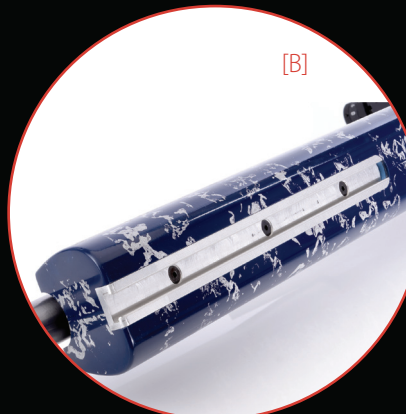

RANGEMASTER TARGET RIFLES

SPECIFICATION TARGET RIFLES

	RPA ELITE	RPA RANGER
Calibre	308 Winchester	308 Winchester
Barrel Length	30" 762mm	30" 762mm
Twist Rate	1 turn in 13" 1 turn in 330mm	1 turn in 13" 1 turn in 330mm
Overall Length	49" 1242mm	49" 1242mm
Weight	13.5 lb 6.1 Kg	11.25 lb 5.1 Kg
Scope mount bases	Option	Option
Sling attachment points	Forend rail	Forend rail

TARGET RIFLES

A high performance Target Rifle manufactured from RANGEMASTER's world beating products, designed for professionals and enthusiasts alike. The heart of RANGEMASTER Target Rifles is either an RANGEMASTER Quadlock® or Quadlite® action, renowned for accuracy, durability and safety. Available in a true left hand configuration (custom option).

✦ CRAFTED PRECISION

- Action and bolt coatings are extremely hard wearing, corrosion resistant and have a very low coefficient of friction; wear is therefore greatly reduced.
- Triggers are fully adjustable and easily maintained. RANGEMASTER Target Rifles feature a two stage trigger operation with a pull weight factory set at 1.5Kg. An extremely fast lock time (time from trigger pull to detonation) is 1.5 milliseconds. This further improves accuracy when shooting at long range.

✦ RANGEMASTER ELITE

This will probably be the most accurate Rifle you will ever own. Designed for the precision shooter. The heart of the RANGEMASTER Elite Target Rifle is the RANGEMASTER 4-lug Quadlock® action, bedded into a beautifully crafted composite stock, in your choice of colour. This stock comes fitted with an adjustable magnetic removable cheek piece [A], forend rail [B] and a 3 way adjustable butt plate [C] as standard.